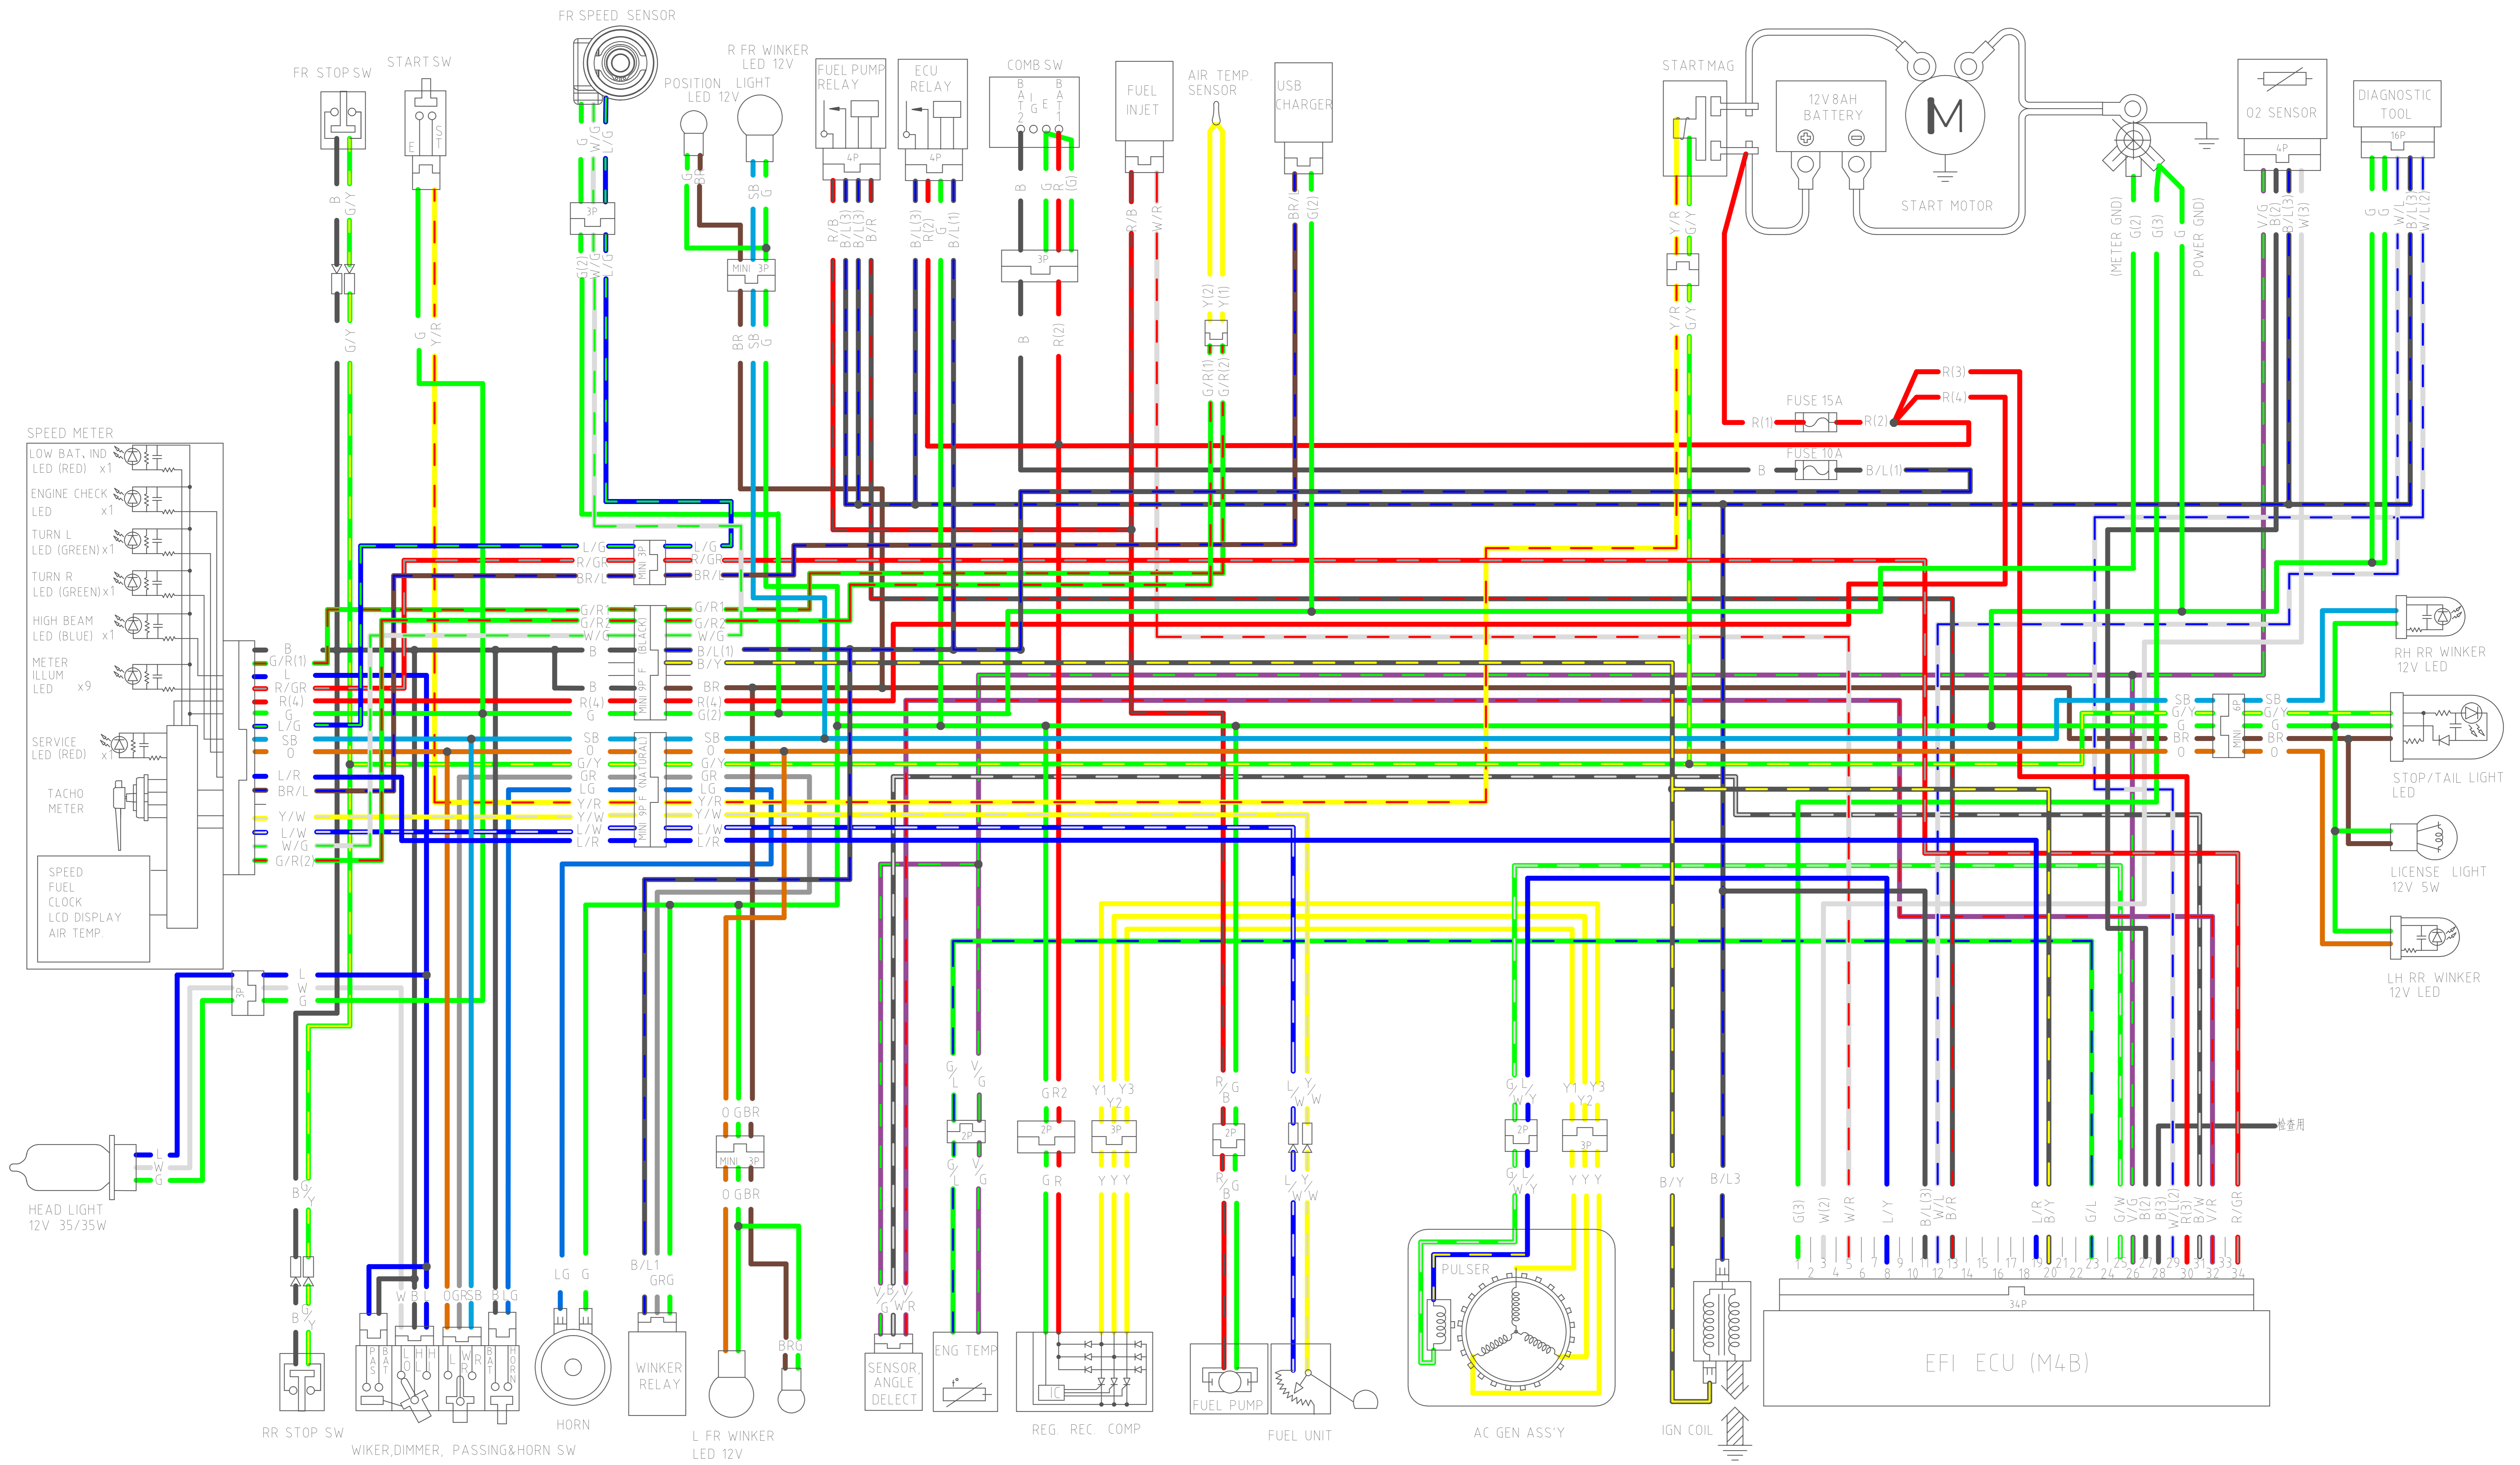

LIKE II 125i CBS E5,

KYMCO

Wiring pinout table with columns for Pin, Color, Label, Pi Function, and Pin, Color, Label, Pi Function.