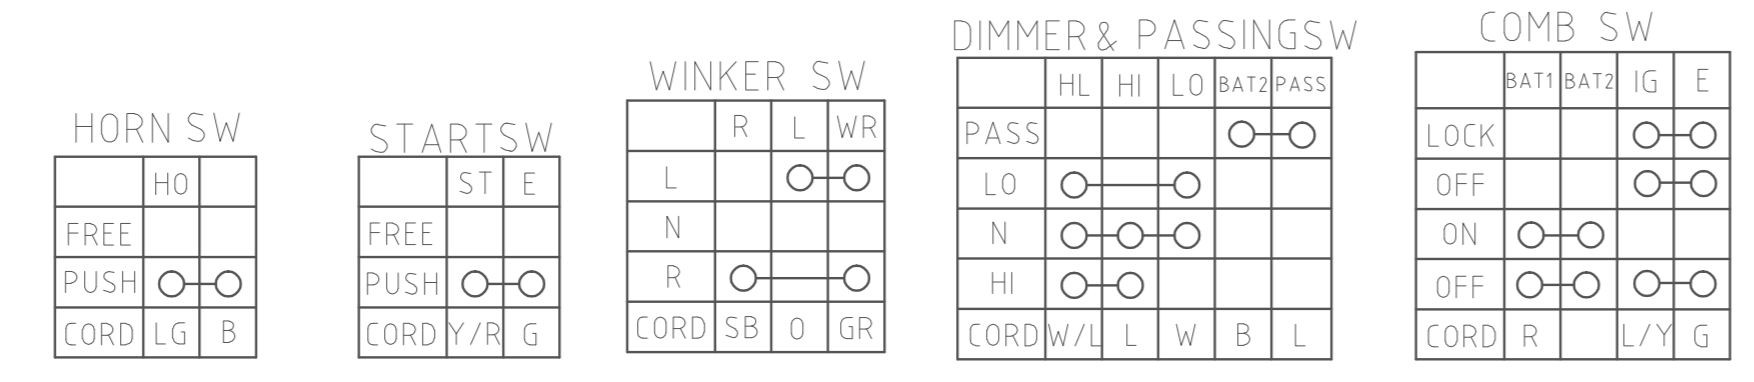

LIKE II 125i CBS E5,

KYMCO

Wiring pinout table with columns for Pin, Color, Label, Pi Function, and Pin, Color, Label, Pi Function.