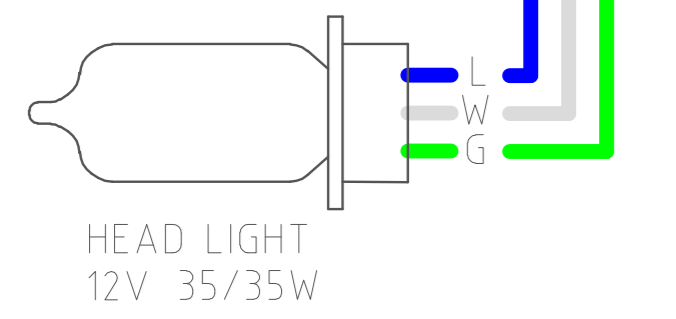

LIKE II 125i CBS E5,

KYMCO

Wiring pinout table with columns for Pin, Color, Label, Pi Function, and Pin, Color, Label, Pi Function.