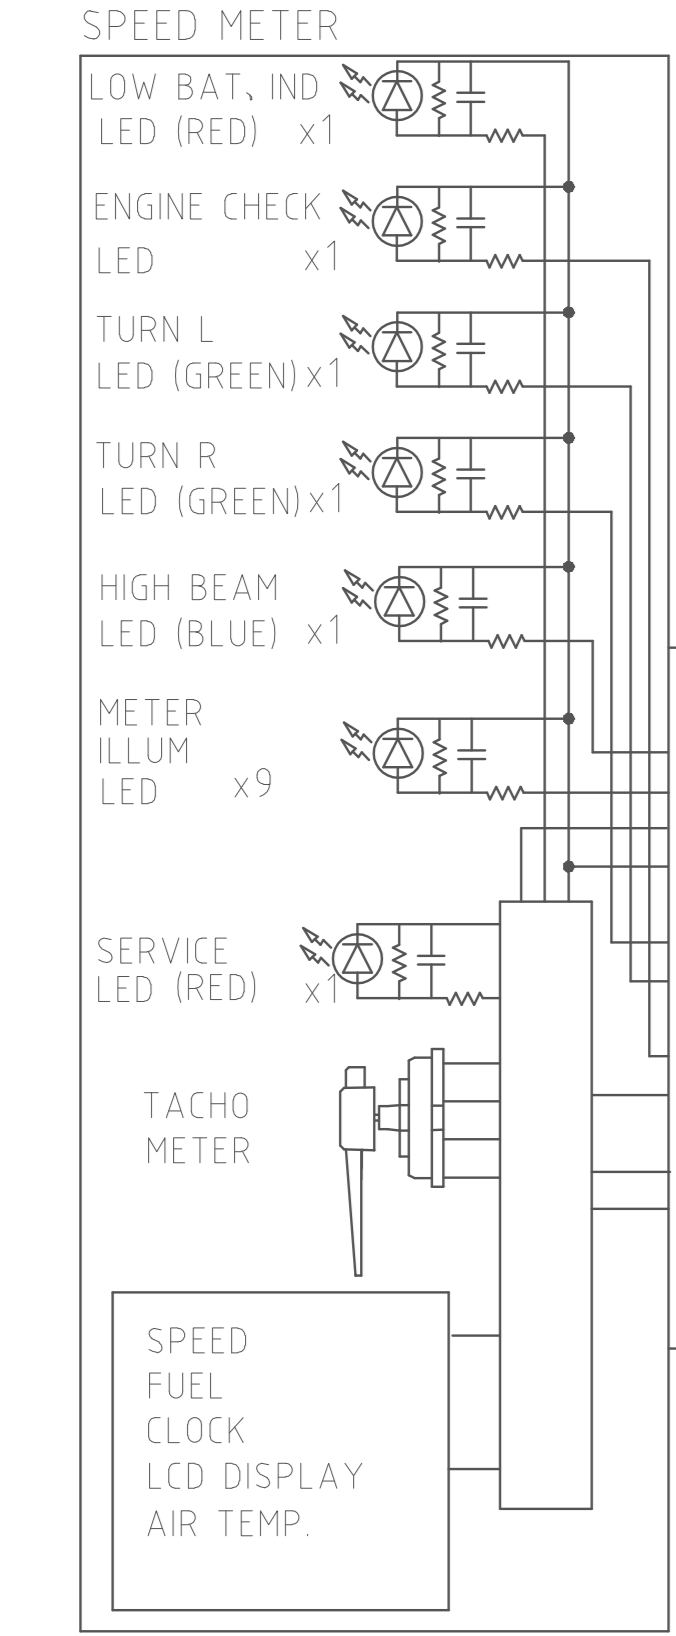

LIKE II 125i CBS E5,

KYMCO

Wiring pinout table with columns for Pin, Color, Label, Pi Function, and Pin, Color, Label, Pi Function.